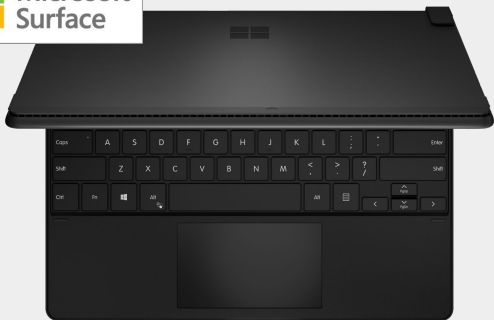

Designed for
 Microsoft
Surface

Brydge SP+

Wireless Keyboard with Touchpad for Surface Pro 8

The Brydge SP+ brings lapability to the forefront of the Microsoft Surface Pro 8. The integrated touchpad with multi-touch gestures provide a true laptop-like experience with the flexibility of a tablet.

Compatibility: Surface Pro 8

SKUs/UPCs: BRY70312 / 850020315413
BRY70322 / 850020315420

Colors:

Brydge SP+

Material	Aluminum
Connectivity	Bluetooth® 5.0
Keyboard Weight	1.5 lb (680 g)
Combined Thickness	0.7 in (18.9 mm)
Touchpad Size	4.0 in x 2.2 in (101.4 mm x 59.4 mm)
Backlit Keys	Yes: 3 Levels
Viewing Angles	Unlimited: 0-180°
Battery Life	Up to 6 Months
Charge Time	2 Hours
Warranty	1-Year

[PLAY VIDEO](#)

[PRESS KIT](#)

B R Y D G E

Transform the Surface Pro into a genuine laptop-like device at home, in the office and in the classroom.

Precision Touchpad

Unlimited Viewing Angles

Adjustable Backlit Keys